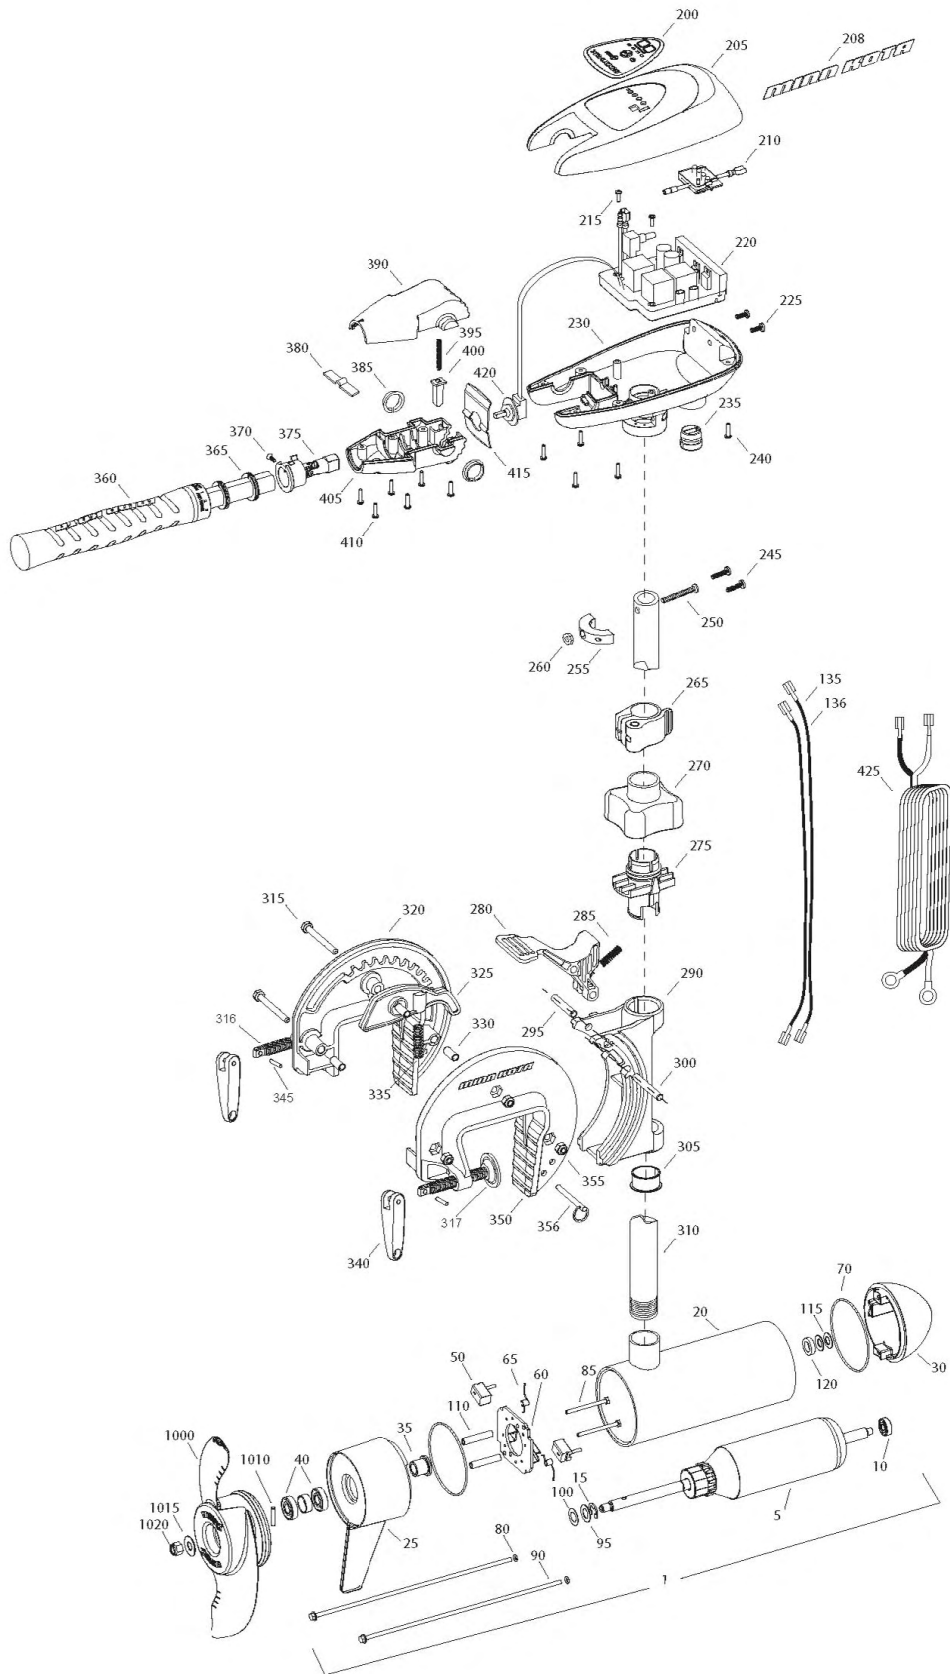

RT101/T  
101 LBS THRUST  
36 VOLT 46 AMPS  
52" SHAFT

for use with "N" serial numbers  
2-year warranty

Item	P/N	Description	Qty	Item	P/N	Description	Qty	Item	P/N	Description	Qty
1	2316288	36V Motor 52" SW	1					■	1378132	Propeller kit WW2	
5	2-100-216	Armature assembly	1	■	2991798	Bracket assy, Aluminum [270-356]	1	■	2994876	Propeller bag assy	
10	140-010	Bearing	1	270	2060100	Knob, steering tension, soft	1	1000	2331160	Propeller WW2	1
15	788-040	Retaining ring	1	275	2068400	Collet	1	1010	2262658	Drive pin, large	1
20	2-200-310	Center housing assembly	1	280	2064200	Lock arm	1	1015	2091701	Washer, prop, large	1
25	2-300-340	Brush end housing assembly	1	285	2062701	Spring, lock arm	1	1020	2198401	Nut, nylock, prop, Anode	1
30	421-376	Plain end housing assembly STD	1	290	2061821	Hinge	1				
35	144-017	Flange bearing	1	295	2062603	Pin, lock, ss	1				
40	880-025	Seal	2	300	2062603	Pin, lock, ss	1				
50	188-094	Brush	2	305	2037301	Bushing, hinge	1				
60	9-738-004	Brush plate assembly	1	310	2002014	Tube 52"	1				
65	975-041	Brush spring	2	315	2063501	Bolt 1/4-20 x 2 3/8", ss	3				
70	701-043	O-ring, motor	2	316	2051301	Screw-clamp	2				
80	701-009	O-ring, thru-bolt	2	317	2331700	Washer-clamp screw	2				
85	830-027	Screw, 10-32 x 2	2	320	2771949	Bracket, right, SW	1				
90	830-096	Thru-bolt	2	325	2067905	Cam deactivator	1				
95	990-051	Washer, steel	2	330	2067306	Bushing, dowel 1/4 x 1/2	3				
100	990-052	Washer, nylatron	2	335	2062702	Spring, cam deactivator	1				
110	973-025	Spacer, brush plate	2	■	2771303	Clamp screw kit	2 per kit				
115	992-010	Washer, Belleville	2	340	2050925	Handle, clamp	2				
120	992-045	Spacer, thrust	1	345	2052625	Roll pin	2				
135	640-018	Leadwire, black	1	350	2771948	Bracket, left, SW	1				
136	640-123	Leadwire, red	1	355	2263103	Nut, 1/4-20, nylock, ss	3				
■	2889460	Seal and O-ring Kit		356	2062604	Pin, stop	1				
200	2095604	Decal, c-box cover	1	■	2990957	Handle assy, VARS [360-410]	1				
205	2060296	C-box cover	1	360	2990456	Grip/handle assy, VARS [360-375]	1				
208	2325666	Decal - MinnKota	2	365	2060015	Bearing, handle	2				
210	2074082	Battery meter, 36v SW	1	370	2063405	Screw, #6 PFH SS	1				
215	2043427	Screw, #8 x 7/8 SS	2	375	2884092	Yoke / spider assy, VARS	1				
220	2184017	Control board, 24/36V	1	380	2302742	Spring, detent, off	1				
■	2888411	Potentiometer Replacement Kit		385	2060005	Bearing, handle pivot	2				
225	2303434	Screw, #8-30 x 5/8 SS	2	390	2060900	Handle pivot, top	1				
230	2062503	Control box, VARS, SW	1	395	2302745	Spring, release button	1				
235	2062905	Strain relief	1	400	2063700	Button, release	1				
240	2303412	Screw, #6 x 5/8 SS	6	405	2060905	Handle pivot, bottom	1				
245	2263434	Screw, #8 x 1 SS	2	410	2303412	Screw, #6 x 5/8 SS	6				
250	2263406	Screw, #10-24 x 2 SS	1	415	2062715	Spring, handle pivot	1				
255	2061517	Collar, c-box	1	420	2061700	Washer, pot holder	1				
260	2333101	Nut, 10-24, nylock, SS	1	425	2992523	Leadwire assy, includes [235]	1				
265	2991521	Cam lock/depth collar assy	1								